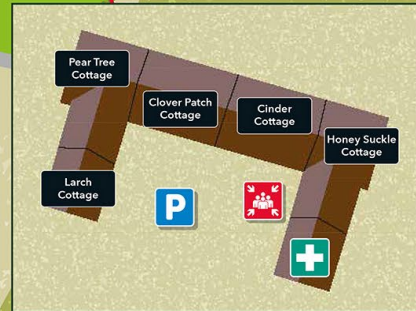

MALVERN VIEW
Country & Leisure Park

Find your way around the Park

- Reception/Information
- Defibrillator
- Waste & Recycling
- Laundrette
- Table Tennis
- Sales Showground
- Sales Office
- Dog Friendly Area
- Dog Waste/Bags
- Dog Wash
- Park Entrance
- Play Area
- First Aid
- Fire Extinguisher
- Fire Assembly Point
- Parking
- 10mph speed limit

Any questions please call

01886 884 248

Park Warden Emergency Assistance

07375 893 832

www.parkleisure.co.uk

Deerview

Lakeview

Fishing Lakes

The Old Barnhouse

Please drive carefully